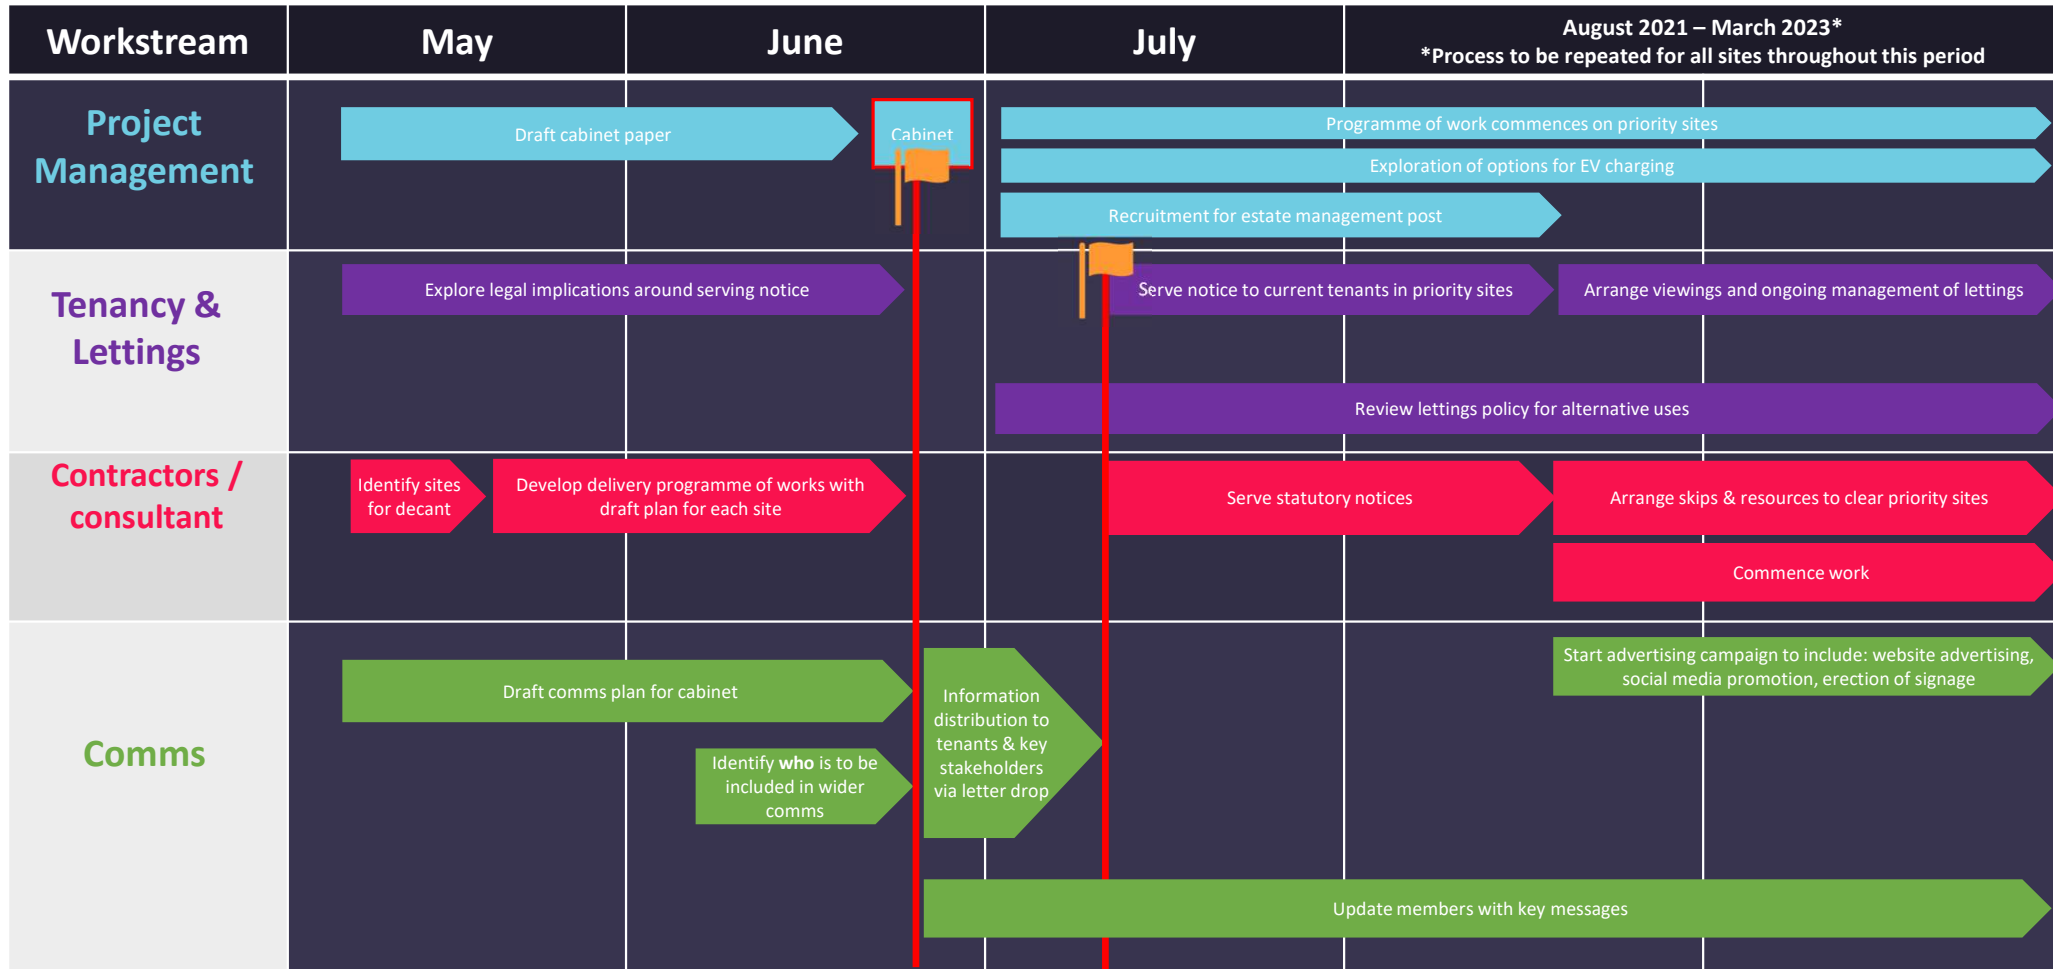

Timeline

Site Level Process

- for each site

Comms activity will be throughout process