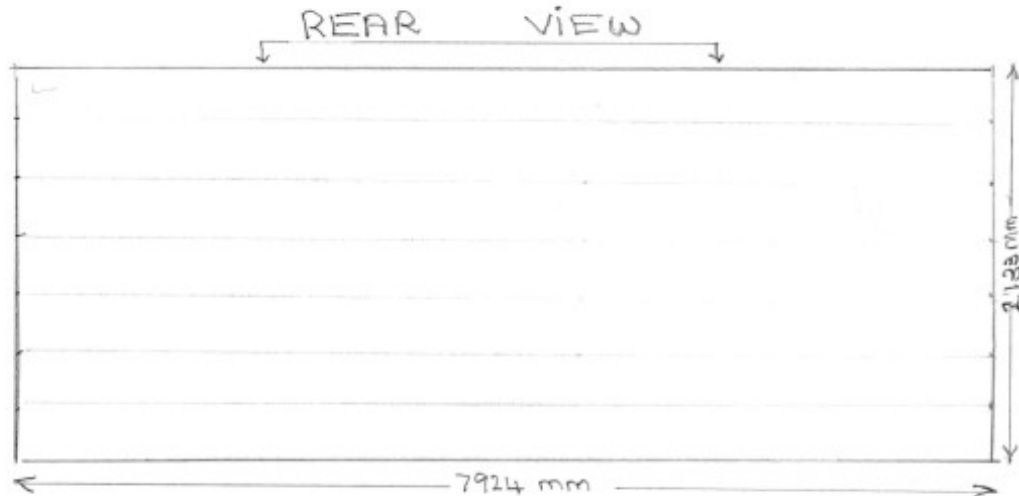

0420/2020 – 97 Broadlee

97, BROADLEE
WILNECOTE
TAMWORTH
B77 - 4PG