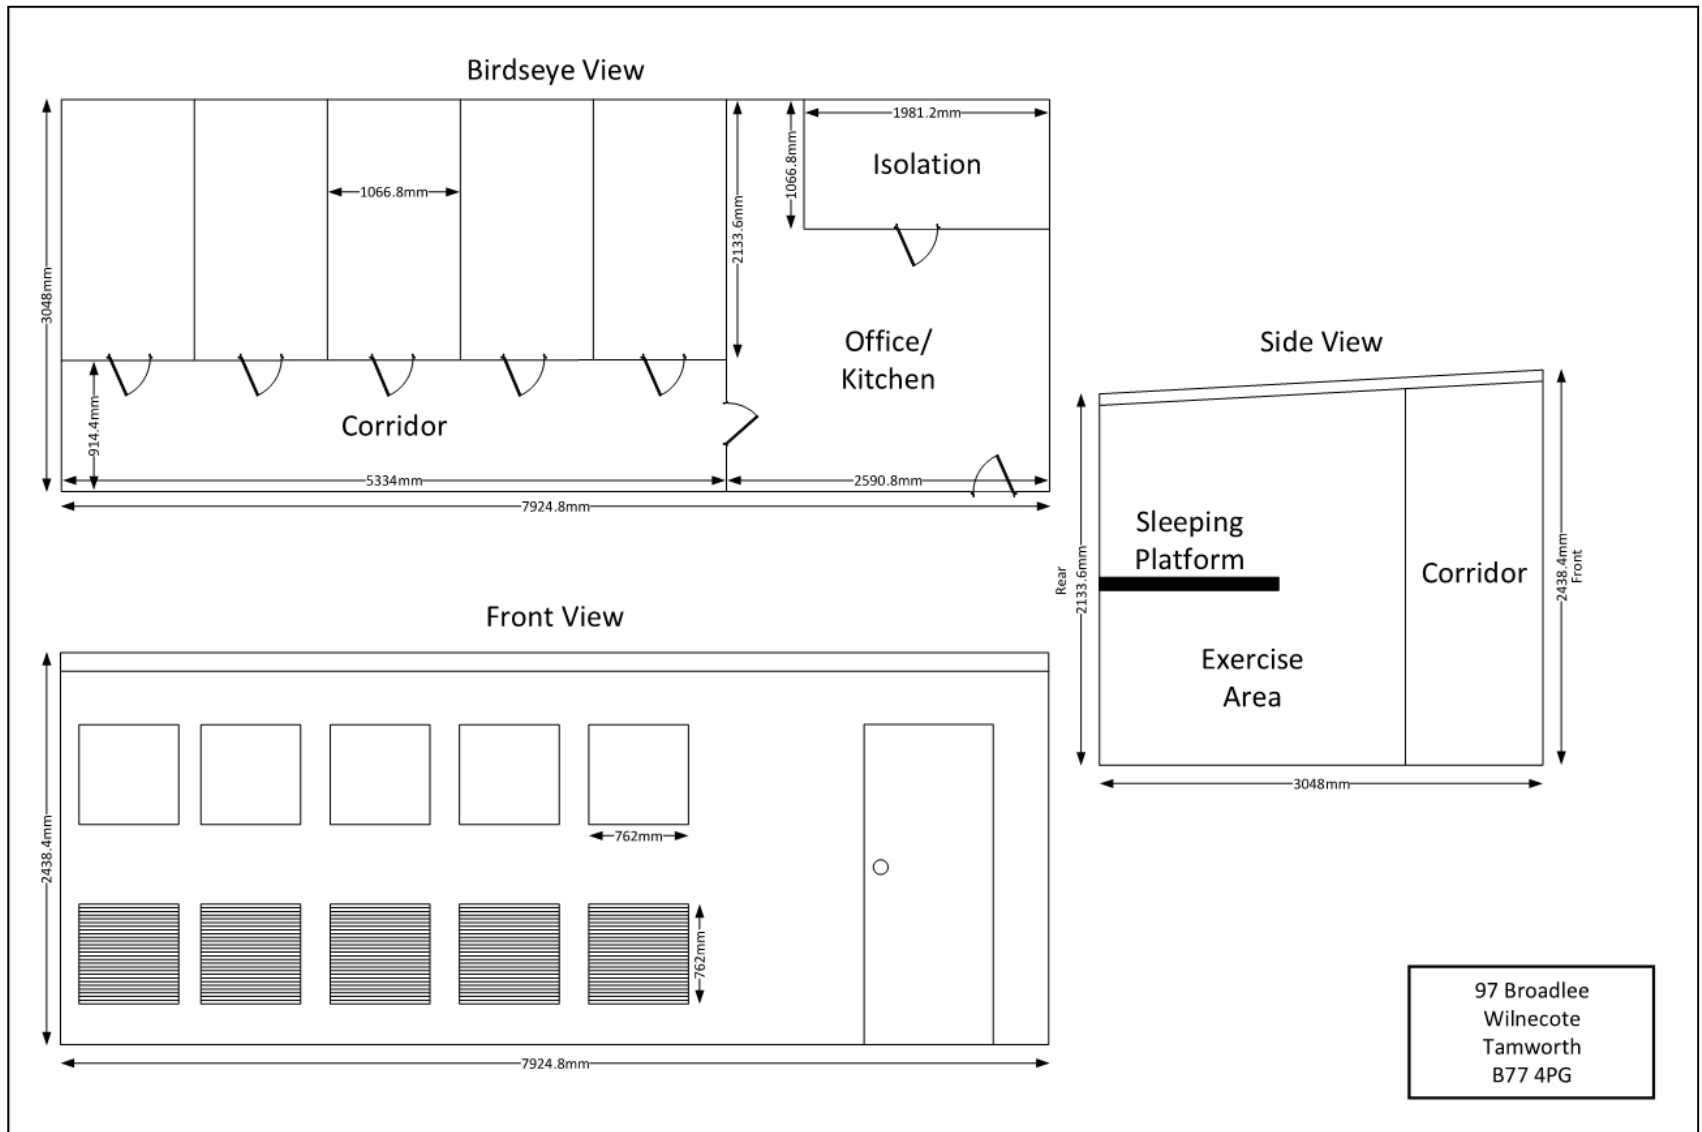

# 0420/2020 – 97 Broadlee

97 Broadlee  
Wilnecote  
Tamworth  
B77 4PG