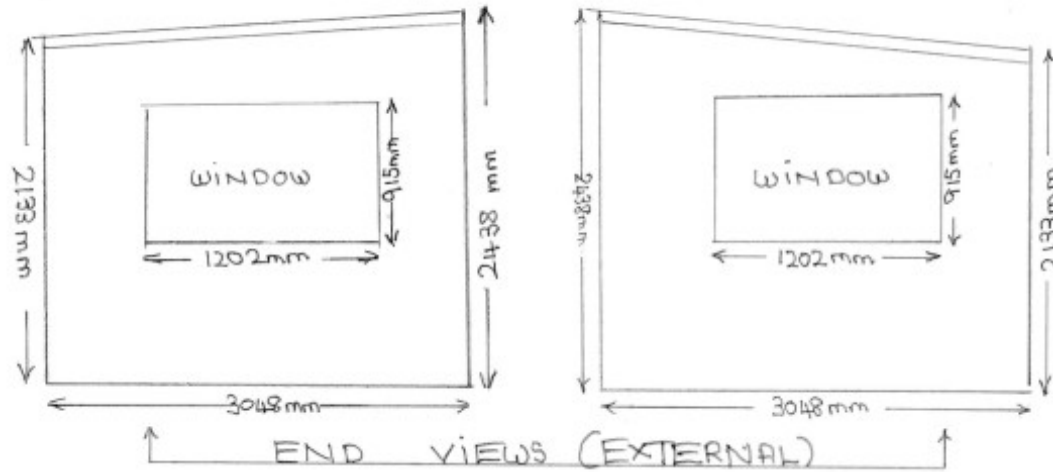

0420/2020 – 97 Broadlee

97, BROADLEE
WILNECOTE
TAMWORTH
B77 - 4PG