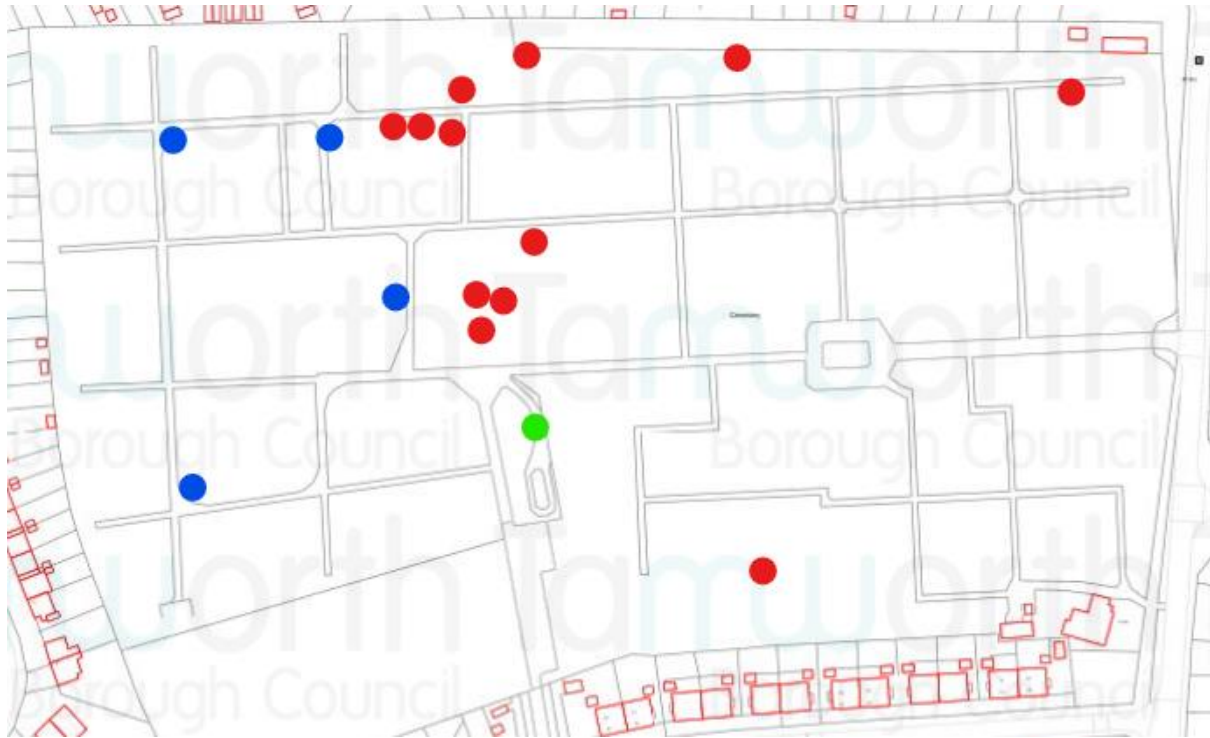

Appendix 3 - Bench Locations

Key

Red dots donate memorial benches

Green dots donate granite TBC benches suitable for plaque scheme

Blue dots donate TBC benches none memorial type

1 Amington Cemetery

4 memorial benches

2 Glascoate Cemetery

8 memorial benches

1 granite bench for plaques

1 standard TBC seating bench

3 Wigginton Road Cemetery

12 memorial benches

1 granite bench for plaques

4 standard TBC seating bench

4 Wilnecote Cemetery

14 memorial benches

1 granite bench for plaques

1 standard TBC seating bench

5 Wilnecote Old Cemetery

There are no benches in Wilnecote Old Cemetery