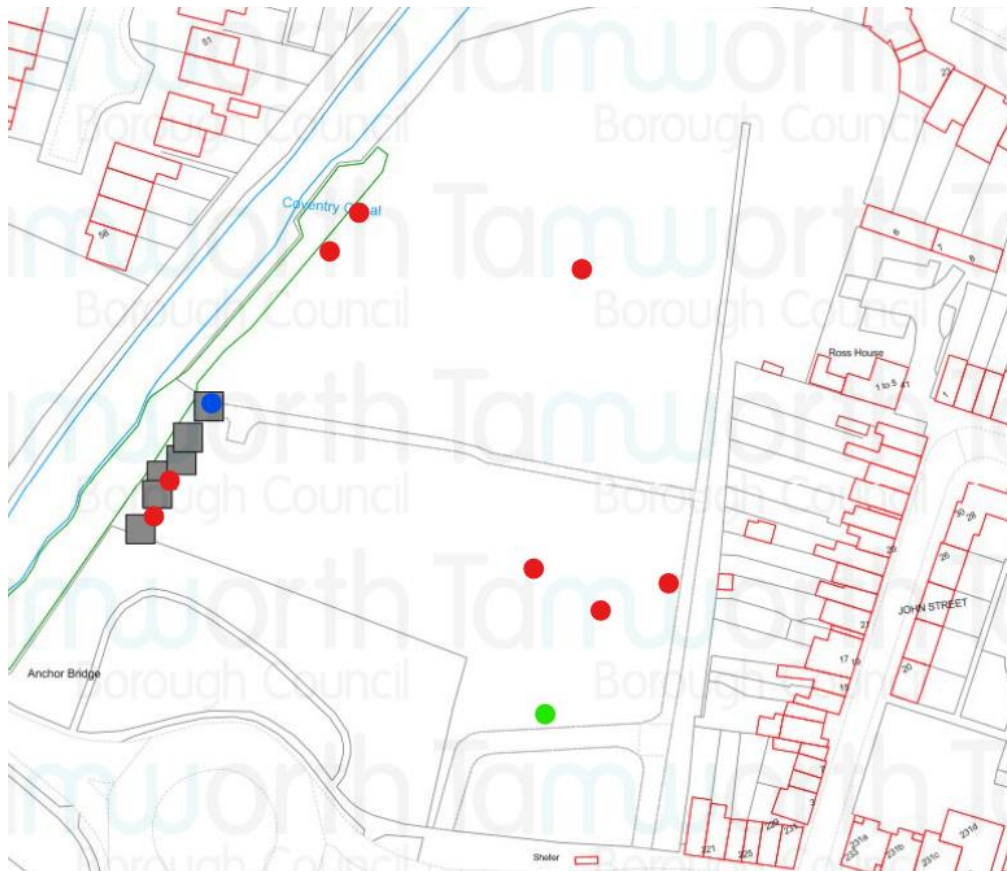

Appendix 3 - Bench Locations

Key

Red dots donate memorial benches

Green dots donate granite TBC benches suitable for plaque scheme

Blue dots donate TBC benches none memorial type

1 Amington Cemetery

4 memorial benches

2 Glascoate Cemetery

8 memorial benches

1 granite bench for plaques

1 standard TBC seating bench

3 Wigginton Road Cemetery

12 memorial benches

1 granite bench for plaques

4 standard TBC seating bench

4 Wilnecote Cemetery

14 memorial benches

1 granite bench for plaques

1 standard TBC seating bench

5 Wilnecote Old Cemetery

There are no benches in Wilnecote Old Cemetery