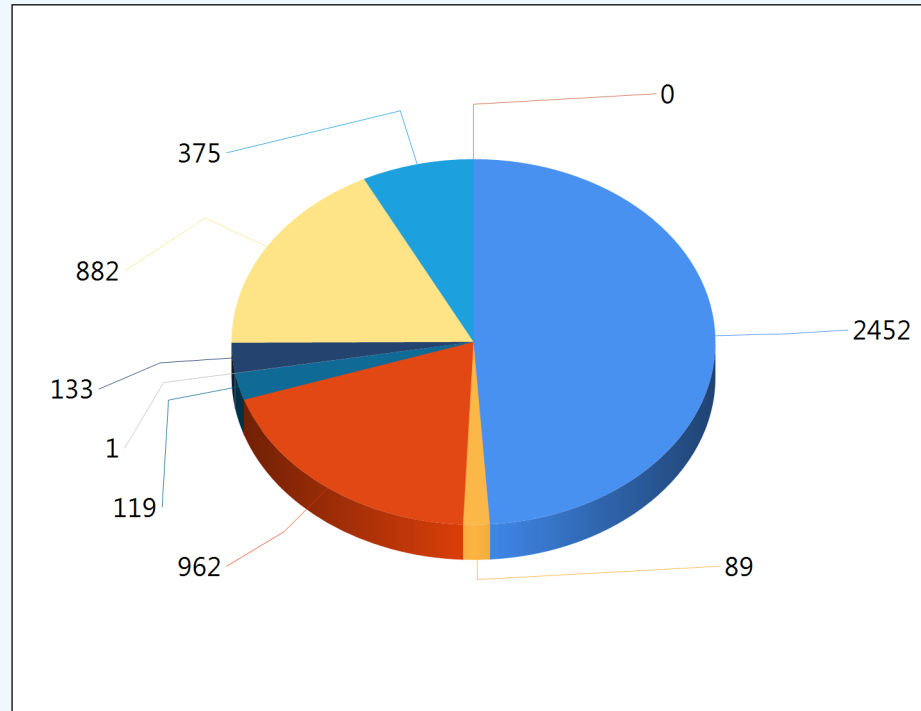

CTS Caseload as of 19.11.2019

Group Legend

- Elderly
- Working Age-Non-Passported-Disabled Child Premium
- Working Age-Non-Passported-Other
- Working Age-Non-Passported-Severe Disability
- Working Age-Non-Passported-War Pensioners
- Working Age-Passported-Disabled Child Premium
- Working Age-Passported-Other
- Working Age-Passported-Severe Disability
- Working Age-Passported-War Pensioners