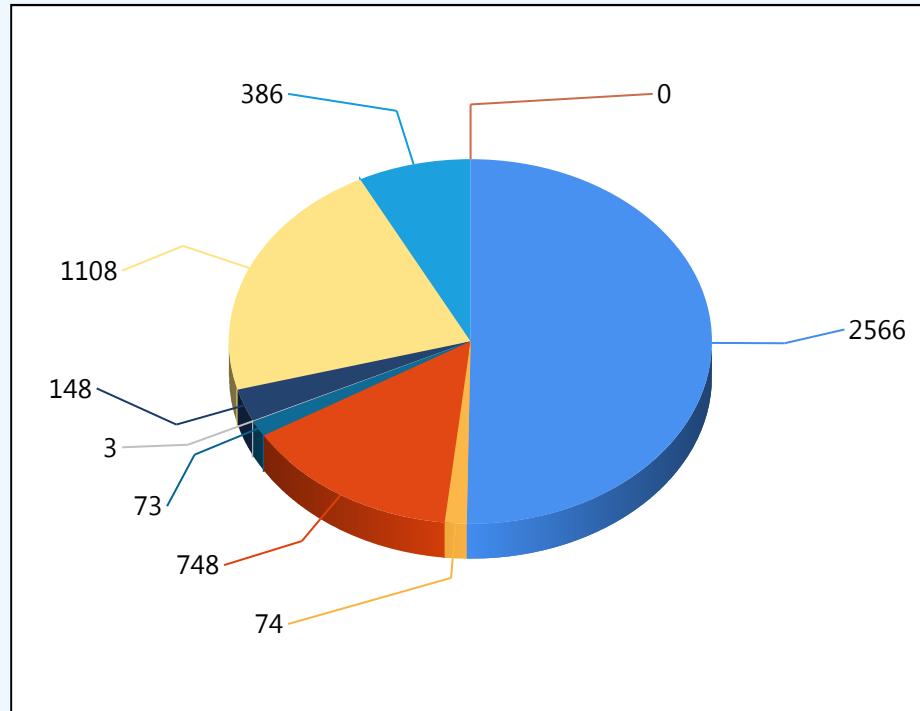

CTS Caseload as of 15.11.2018

Group Legend

- Elderly
- Working Age-Non-Passported-Disabled Child Premium
- Working Age-Non-Passported-Other
- Working Age-Non-Passported-Severe Disability
- Working Age-Non-Passported-War Pensioners
- Working Age-Passported-Disabled Child Premium
- Working Age-Passported-Other
- Working Age-Passported-Severe Disability
- Working Age-Passported-War Pensioners